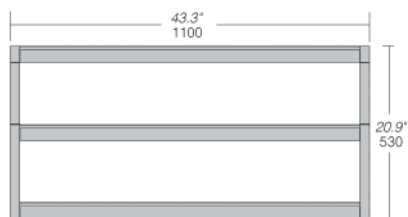

Specifications

Structure: Powder coated steel.
Shelves: Tempered.

Finitions: Glossy white and frosted glass
Glossy black and frosted glass
Glossy black and black glass
Glossy black and green glass
Glossy black and red glass

Gen codes:

3760108801349
3760108801356
3760108801448
3760108801455
3760108801417

Maximum load: Top shelf can hold up to 176.3 lbs; 80 kg
Internal shelves can hold up to 110.2 lbs - 50 kg

Dimensions: Overall dimensions: W43.3" x H20.9" x D15.7"
W1100 x H530 x D400 mm
Shelf: W43.3" x D15.7"
W1100 x D400 mm
Height between shelves: 7.5" - 190 mm

Packaging: Delivered in flat box.
Accessories: Screws kit, mounting instructions, mounting tools.

Packaging: Cardboard
Packaging size: W44.8" x H4.3" x D1.9"
W1140 x H110 x D490 mm
Gross weight: 70.3 lbs - 31,9 kg
Net weight: 65.7 lbs - 29,8 kg
Number of labels: 1 front and 1 back.