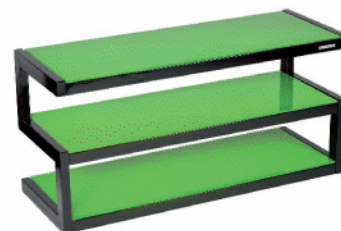

Glossy white and frosted glass

Glossy black and frosted glass

News colors available

Glossy black and black glass

Glossy black and green glass

Glossy black and red glass

The best creations often find their origins in the most basic principles. This new piece strengthens the NorStone Design concept meaning: an efficient structure, using noble and strong materials, made to house your electronics with elegance and sobriety. Owning a Esse, is also following the current design trend as it is available with 5 different finishes.

Specifications

Structure: Powder coated steel.
Shelves: Tempered.

Finitions: Glossy white and frosted glass
Glossy black and frosted glass
Glossy black and black glass
Glossy black and green glass
Glossy black and red glass

Gen codes:

3760108801349
3760108801356
3760108801448
3760108801455
3760108801417

Maximum load: Top shelf can hold up to 176.3 lbs; 80 kg
Internal shelves can hold up to 110.2 lbs - 50 kg

Dimensions: Overall dimensions: W43.3" x H20.9" x D15.7"
W1100 x H530 x D400 mm
Shelf: W43.3" x D15.7"
W1100 x D400 mm
Height between shelves: 7.5" - 190 mm