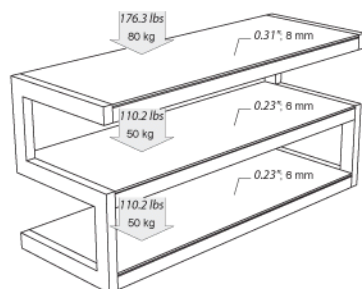

Specifications

Structure: Powder coated steel.
Shelves: Tempered.

Finitions: Glossy white and frosted glass
Glossy black and frosted glass
Glossy black and black glass
Glossy black and green glass
Glossy black and red glass

Gen codes:

3760108801349
3760108801356
3760108801448
3760108801455
3760108801417

Maximum load: Top shelf can hold up to 176.3 lbs; 80 kg
Internal shelves can hold up to 110.2 lbs - 50 kg

Dimensions: Overall dimensions: W43.3" x H20.9" x D15.7"
W1100 x H530 x D400 mm
Shelf: W43.3" x D15.7"
W1100 x D400 mm
Height between shelves: 7.5" - 190 mm

Packaging: Delivered in flat box.
Accessories: Screws kit, mounting instructions, mounting tools.

Packaging: Cardboard
Packaging size: W44.8" x H4.3" x D1.9"
W1140 x H110 x D490 mm
Gross weight: 70.3 lbs - 31,9 kg
Net weight: 65.7 lbs - 29,8 kg
Number of labels: 1 front and 1 back.