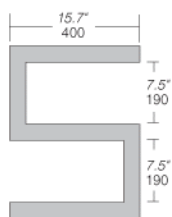

Specifications

Structure: Powder coated steel.
Shelves: Tempered.

Finitions: Glossy white and frosted glass
Glossy black and frosted glass
Glossy black and black glass
Glossy black and green glass
Glossy black and red glass

Gen codes:

3760108801349
3760108801356
3760108801448
3760108801455
3760108801417

Maximum load: Top shelf can hold up to 176.3 lbs; 80 kg
Internal shelves can hold up to 110.2 lbs - 50 kg

Dimensions: Overall dimensions: W43.3" x H20.9" x D15.7"
W1100 x H530 x D400 mm
Shelf: W43.3" x D15.7"
W1100 x D400 mm
Height between shelves: 7.5" - 190 mm

Packaging: Delivered in flat box.
Accessories: Screws kit, mounting instructions, mounting tools.

Packaging: Cardboard
Packaging size: W44.8" x H4.3" x D1.9"
W1140 x H110 x D490 mm
Gross weight: 70.3 lbs - 31,9 kg
Net weight: 65.7 lbs - 29,8 kg
Number of labels: 1 front and 1 back.